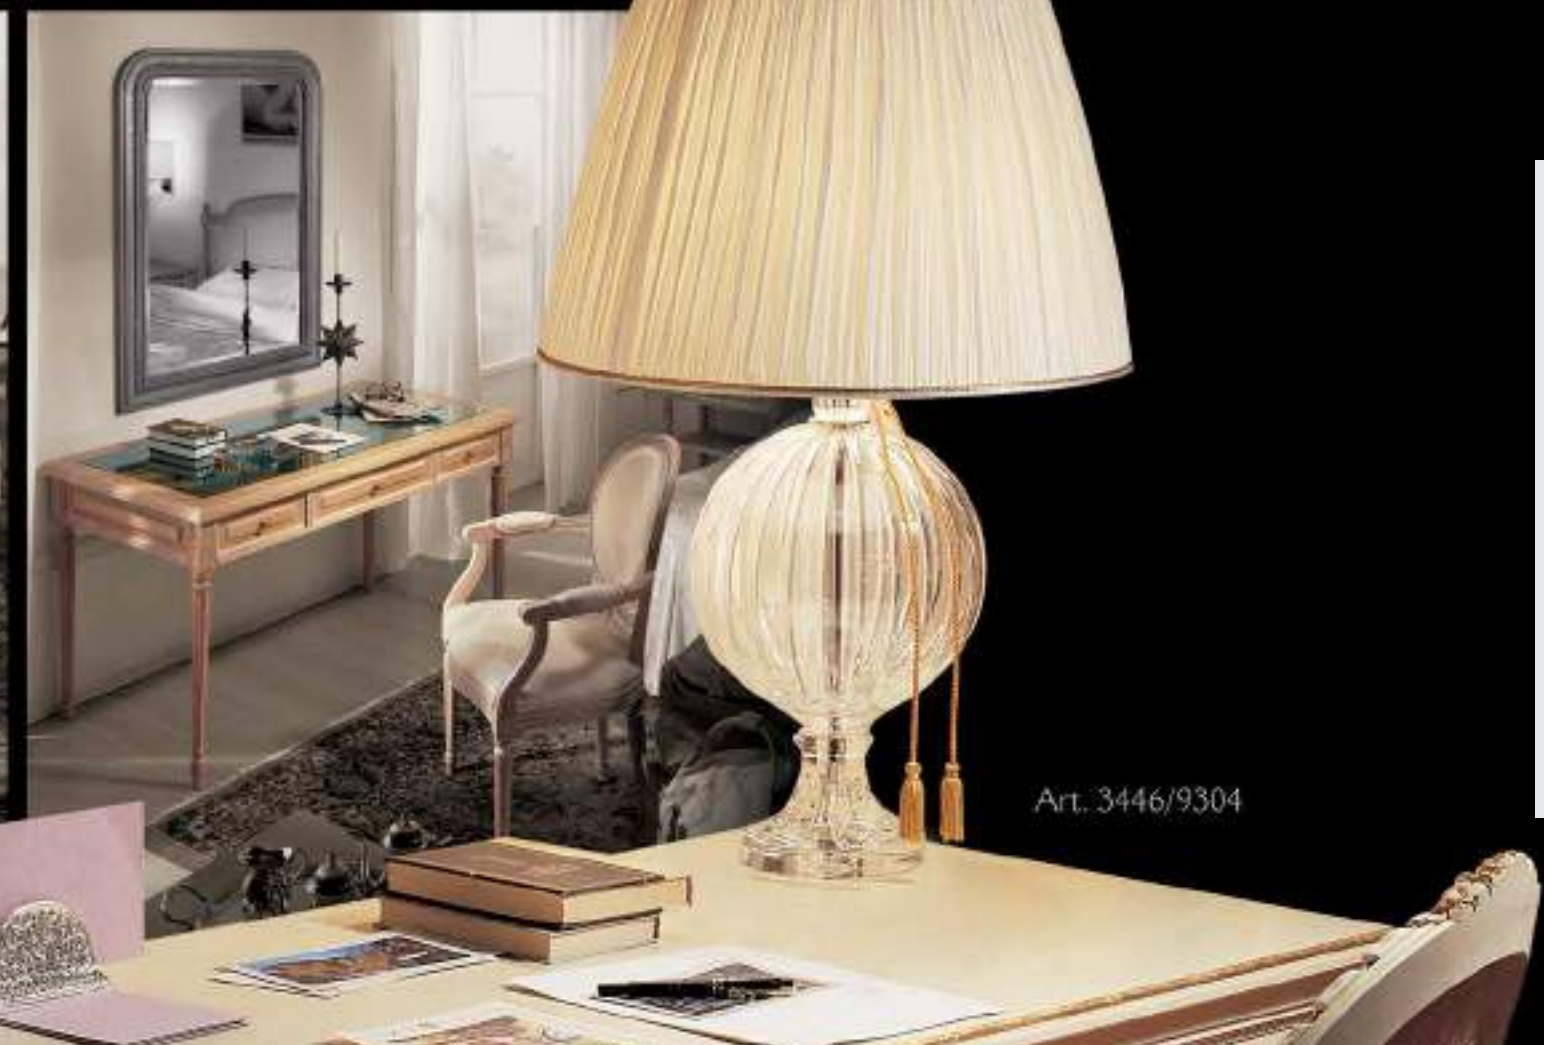

Art. 3526/9061

Art. 3527/9062/

Art. 3446 Scrivitoio con 2 cassetti / Writing desk with 2 drawers / cm. 120*65* h.77
Art. 9304 Sedia / Chair / cm. 50*54* h.98