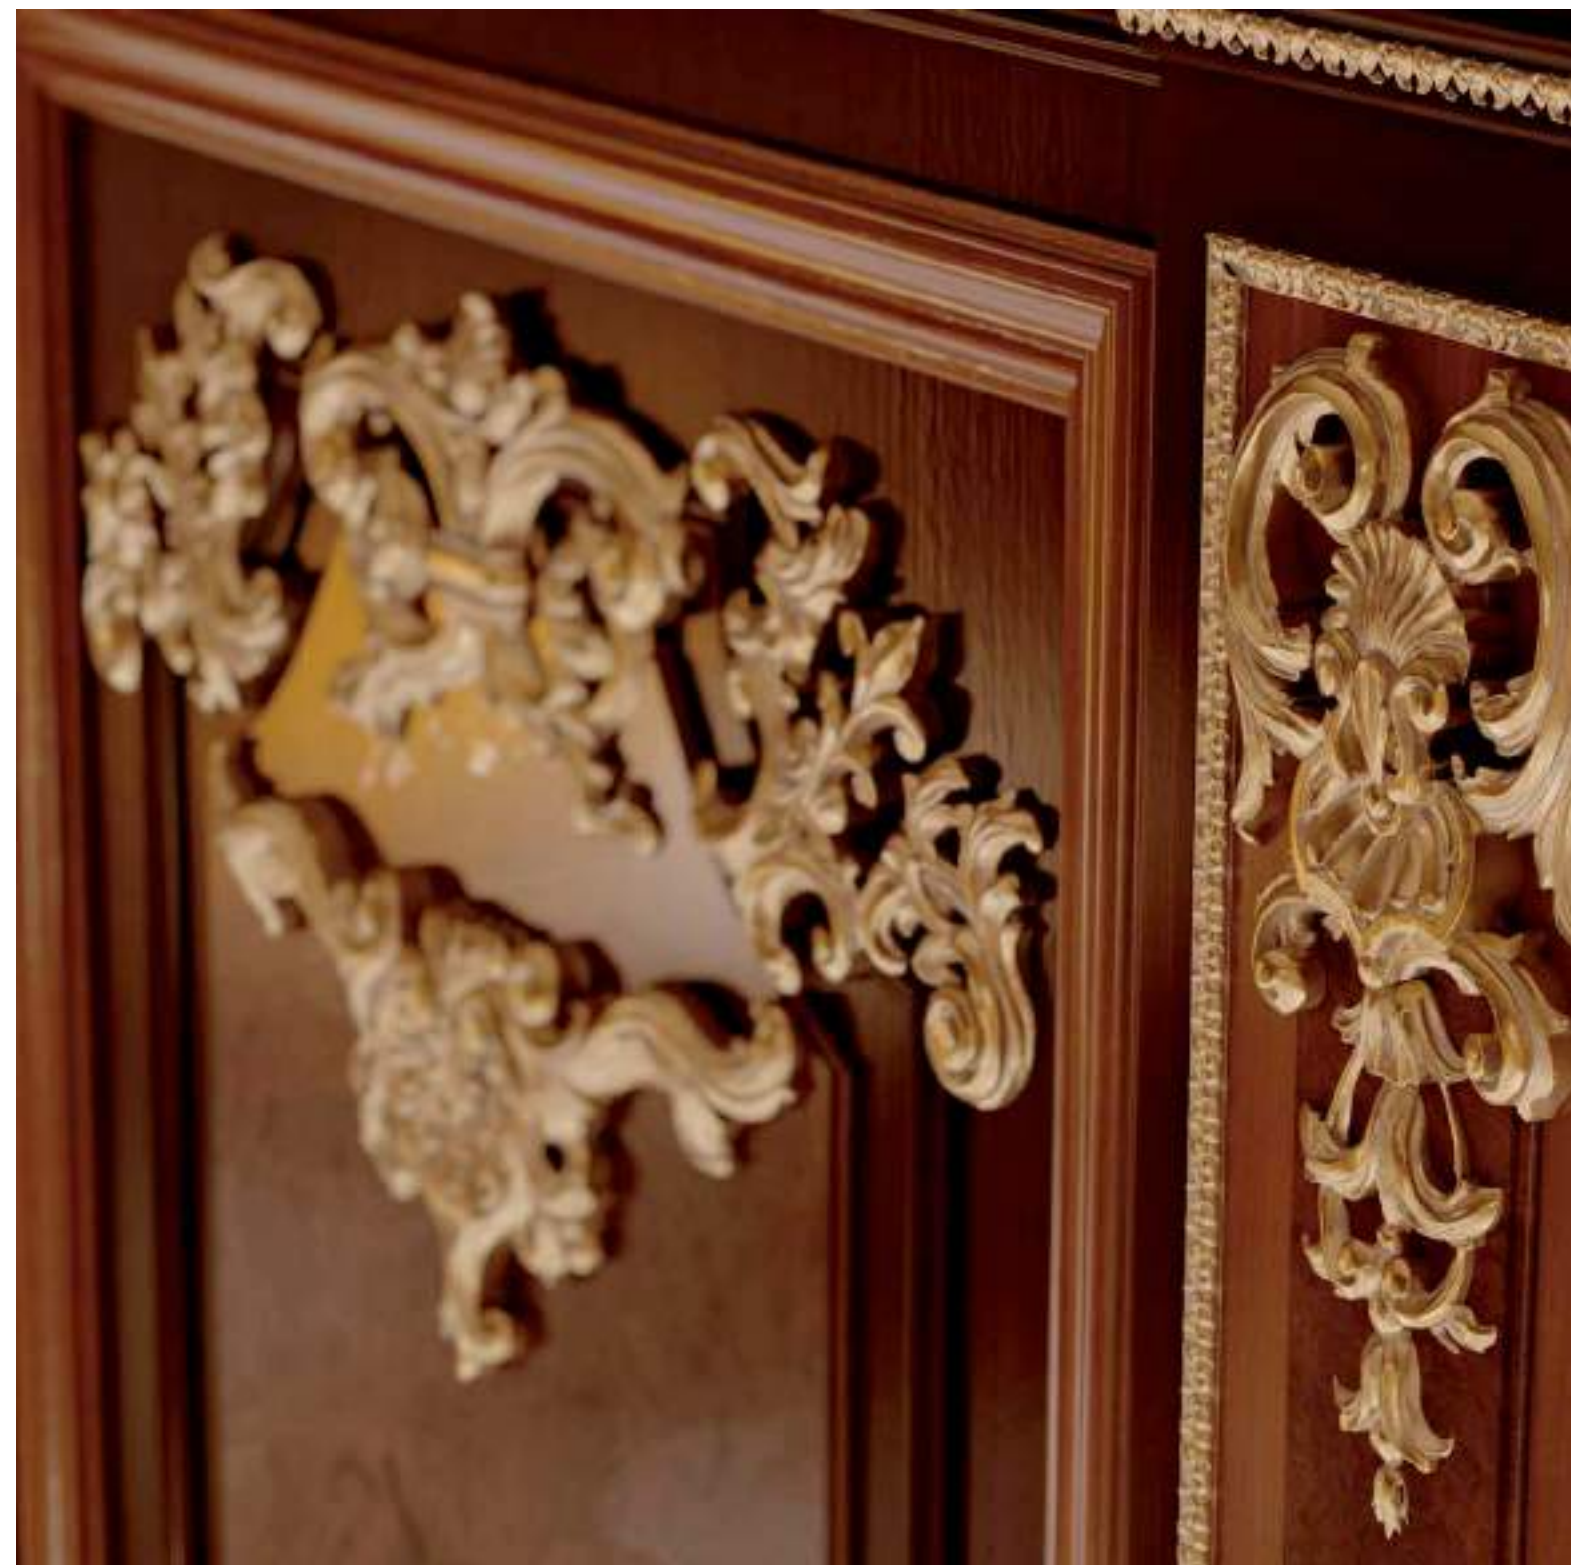

B BOISERIE 720 COLLECTION

Boiserie in mogano e radica di pomelé con dettagli oro foglia
Boiserie in mahogany wood and pomelé briarwood with gold leaf details