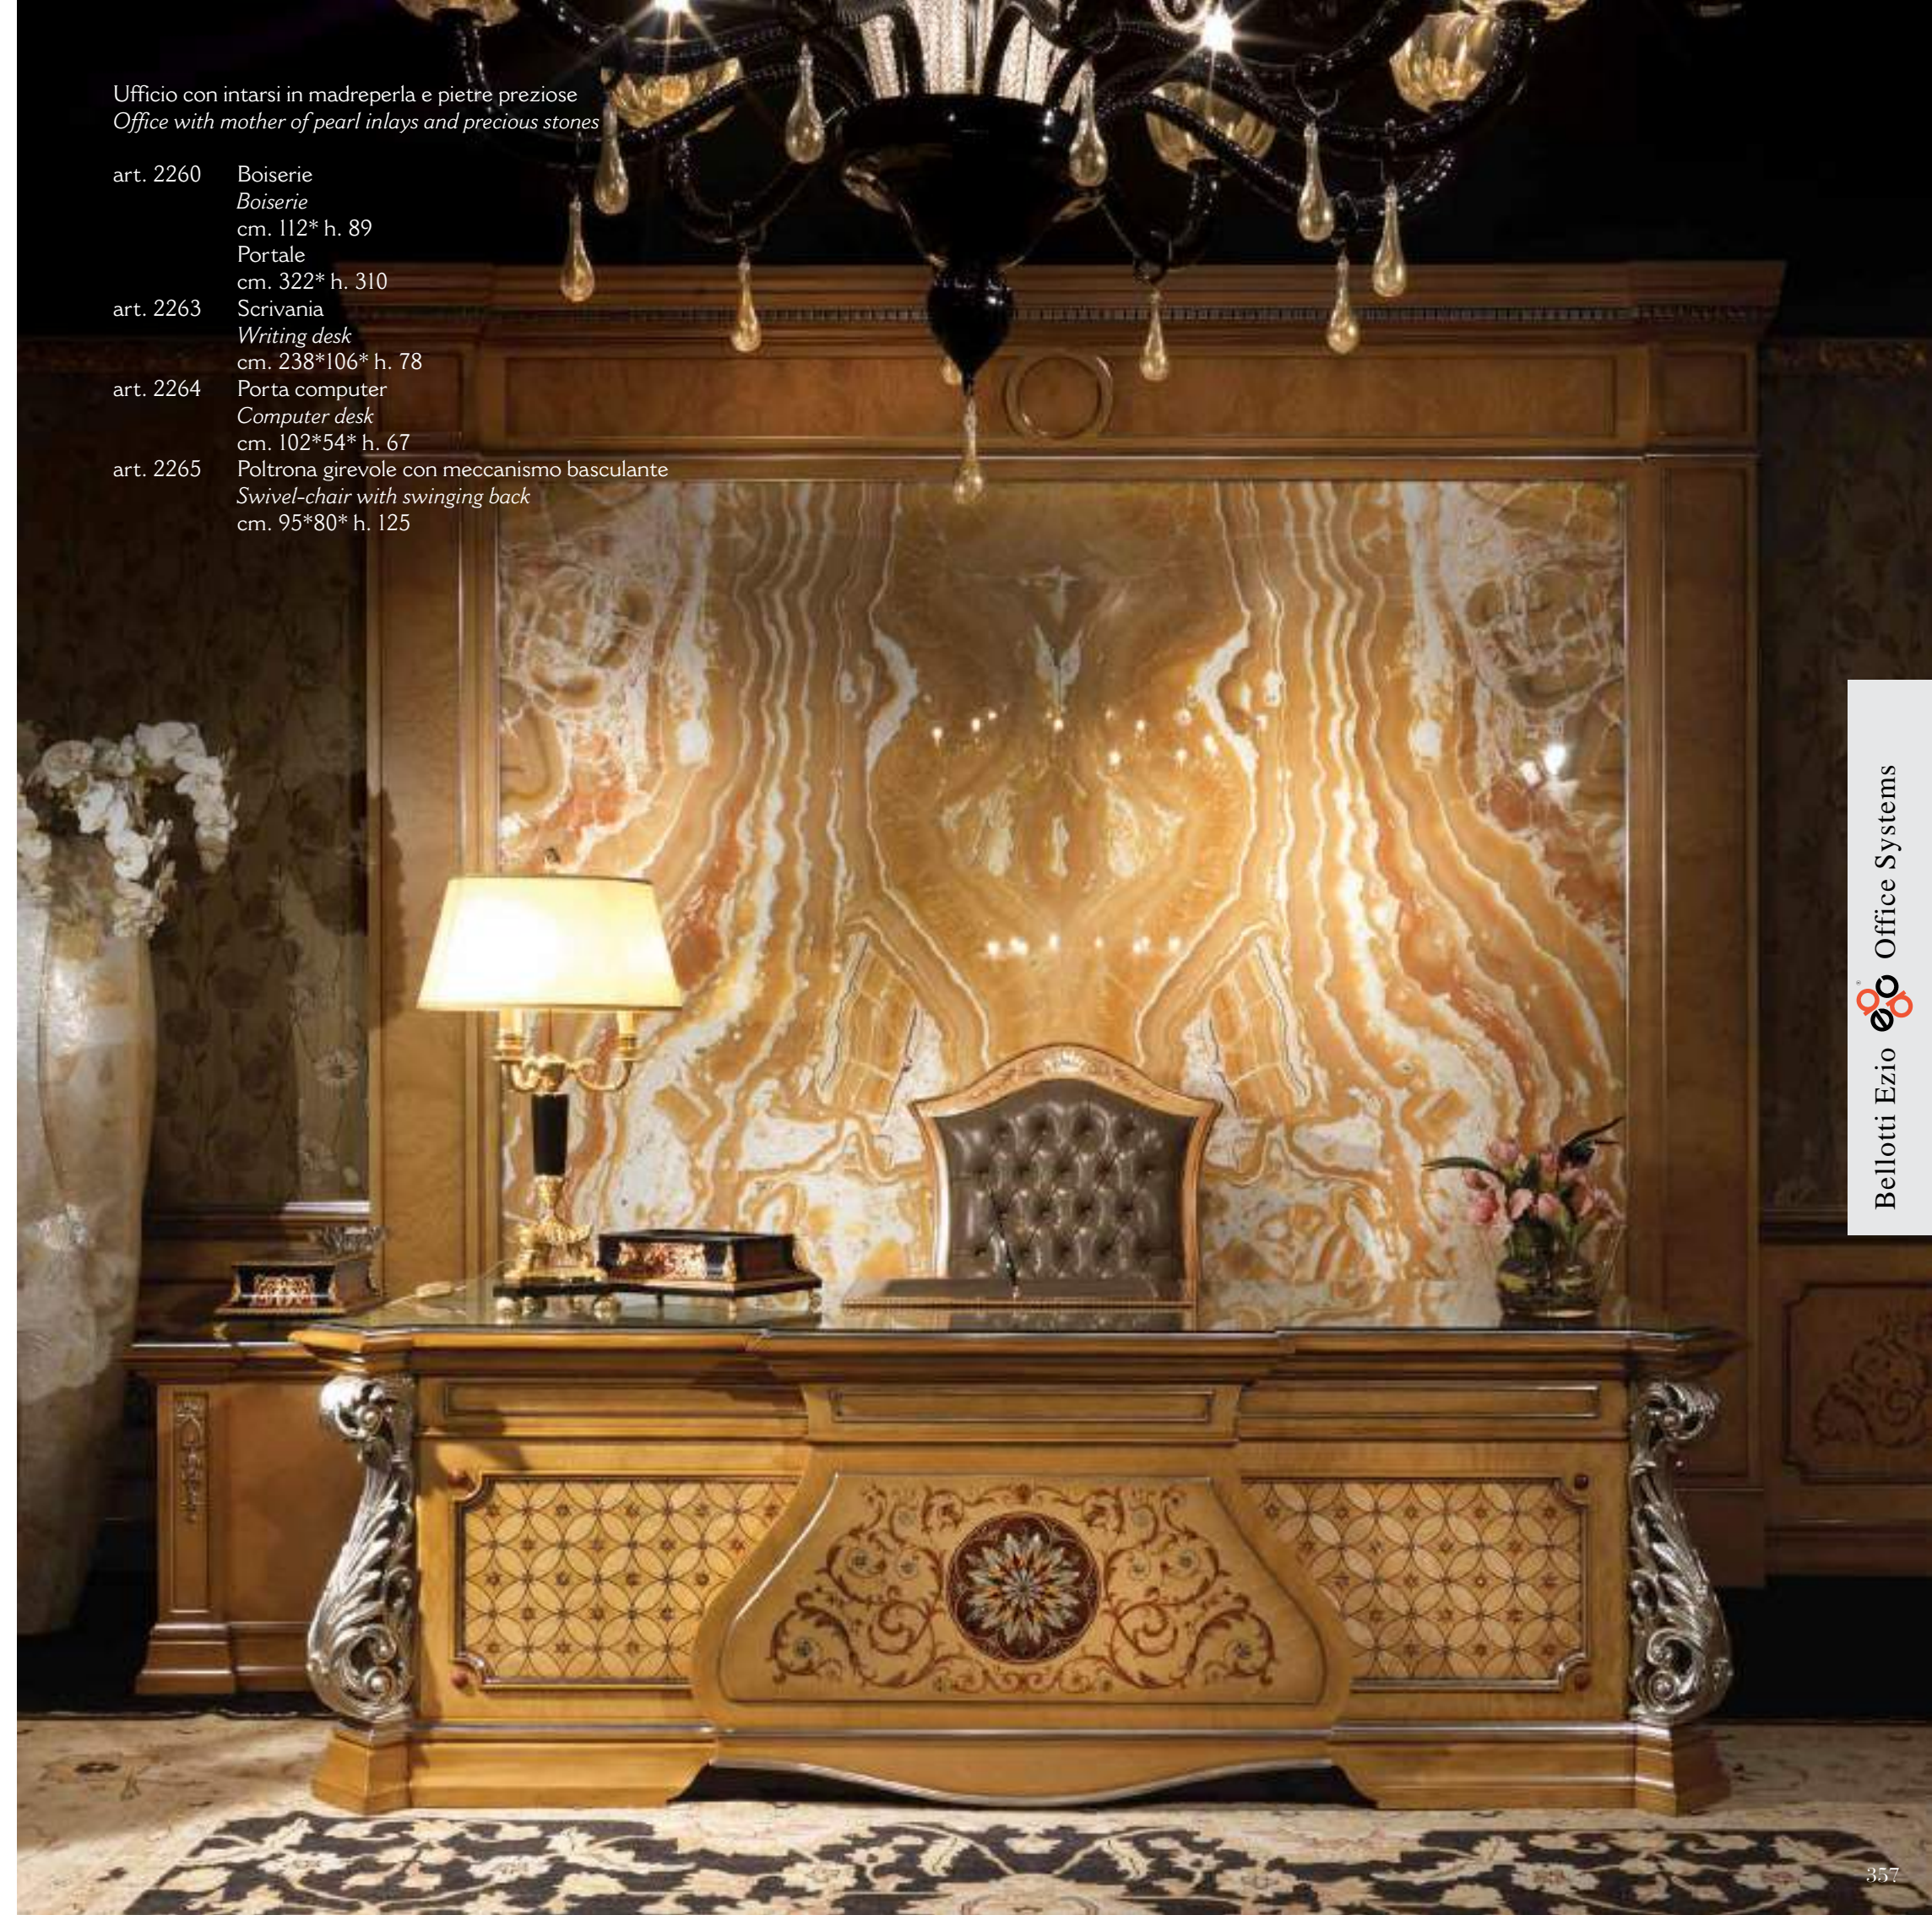

Ufficio con intarsi in madreperla e pietre preziose
Office with mother of pearl inlays and precious stones

- art. 2260 Boiserie
  Boiserie
  cm. 112* h. 89
- art. 2263 Scrivania
  Writing desk
  cm. 238*106* h. 78
- art. 2264 Porta computer
  Computer desk
  cm. 102*54* h. 67
- art. 2265 Poltrona girevole con meccanismo basculante
  Swivel-chair with swinging back
  cm. 95*80* h. 125