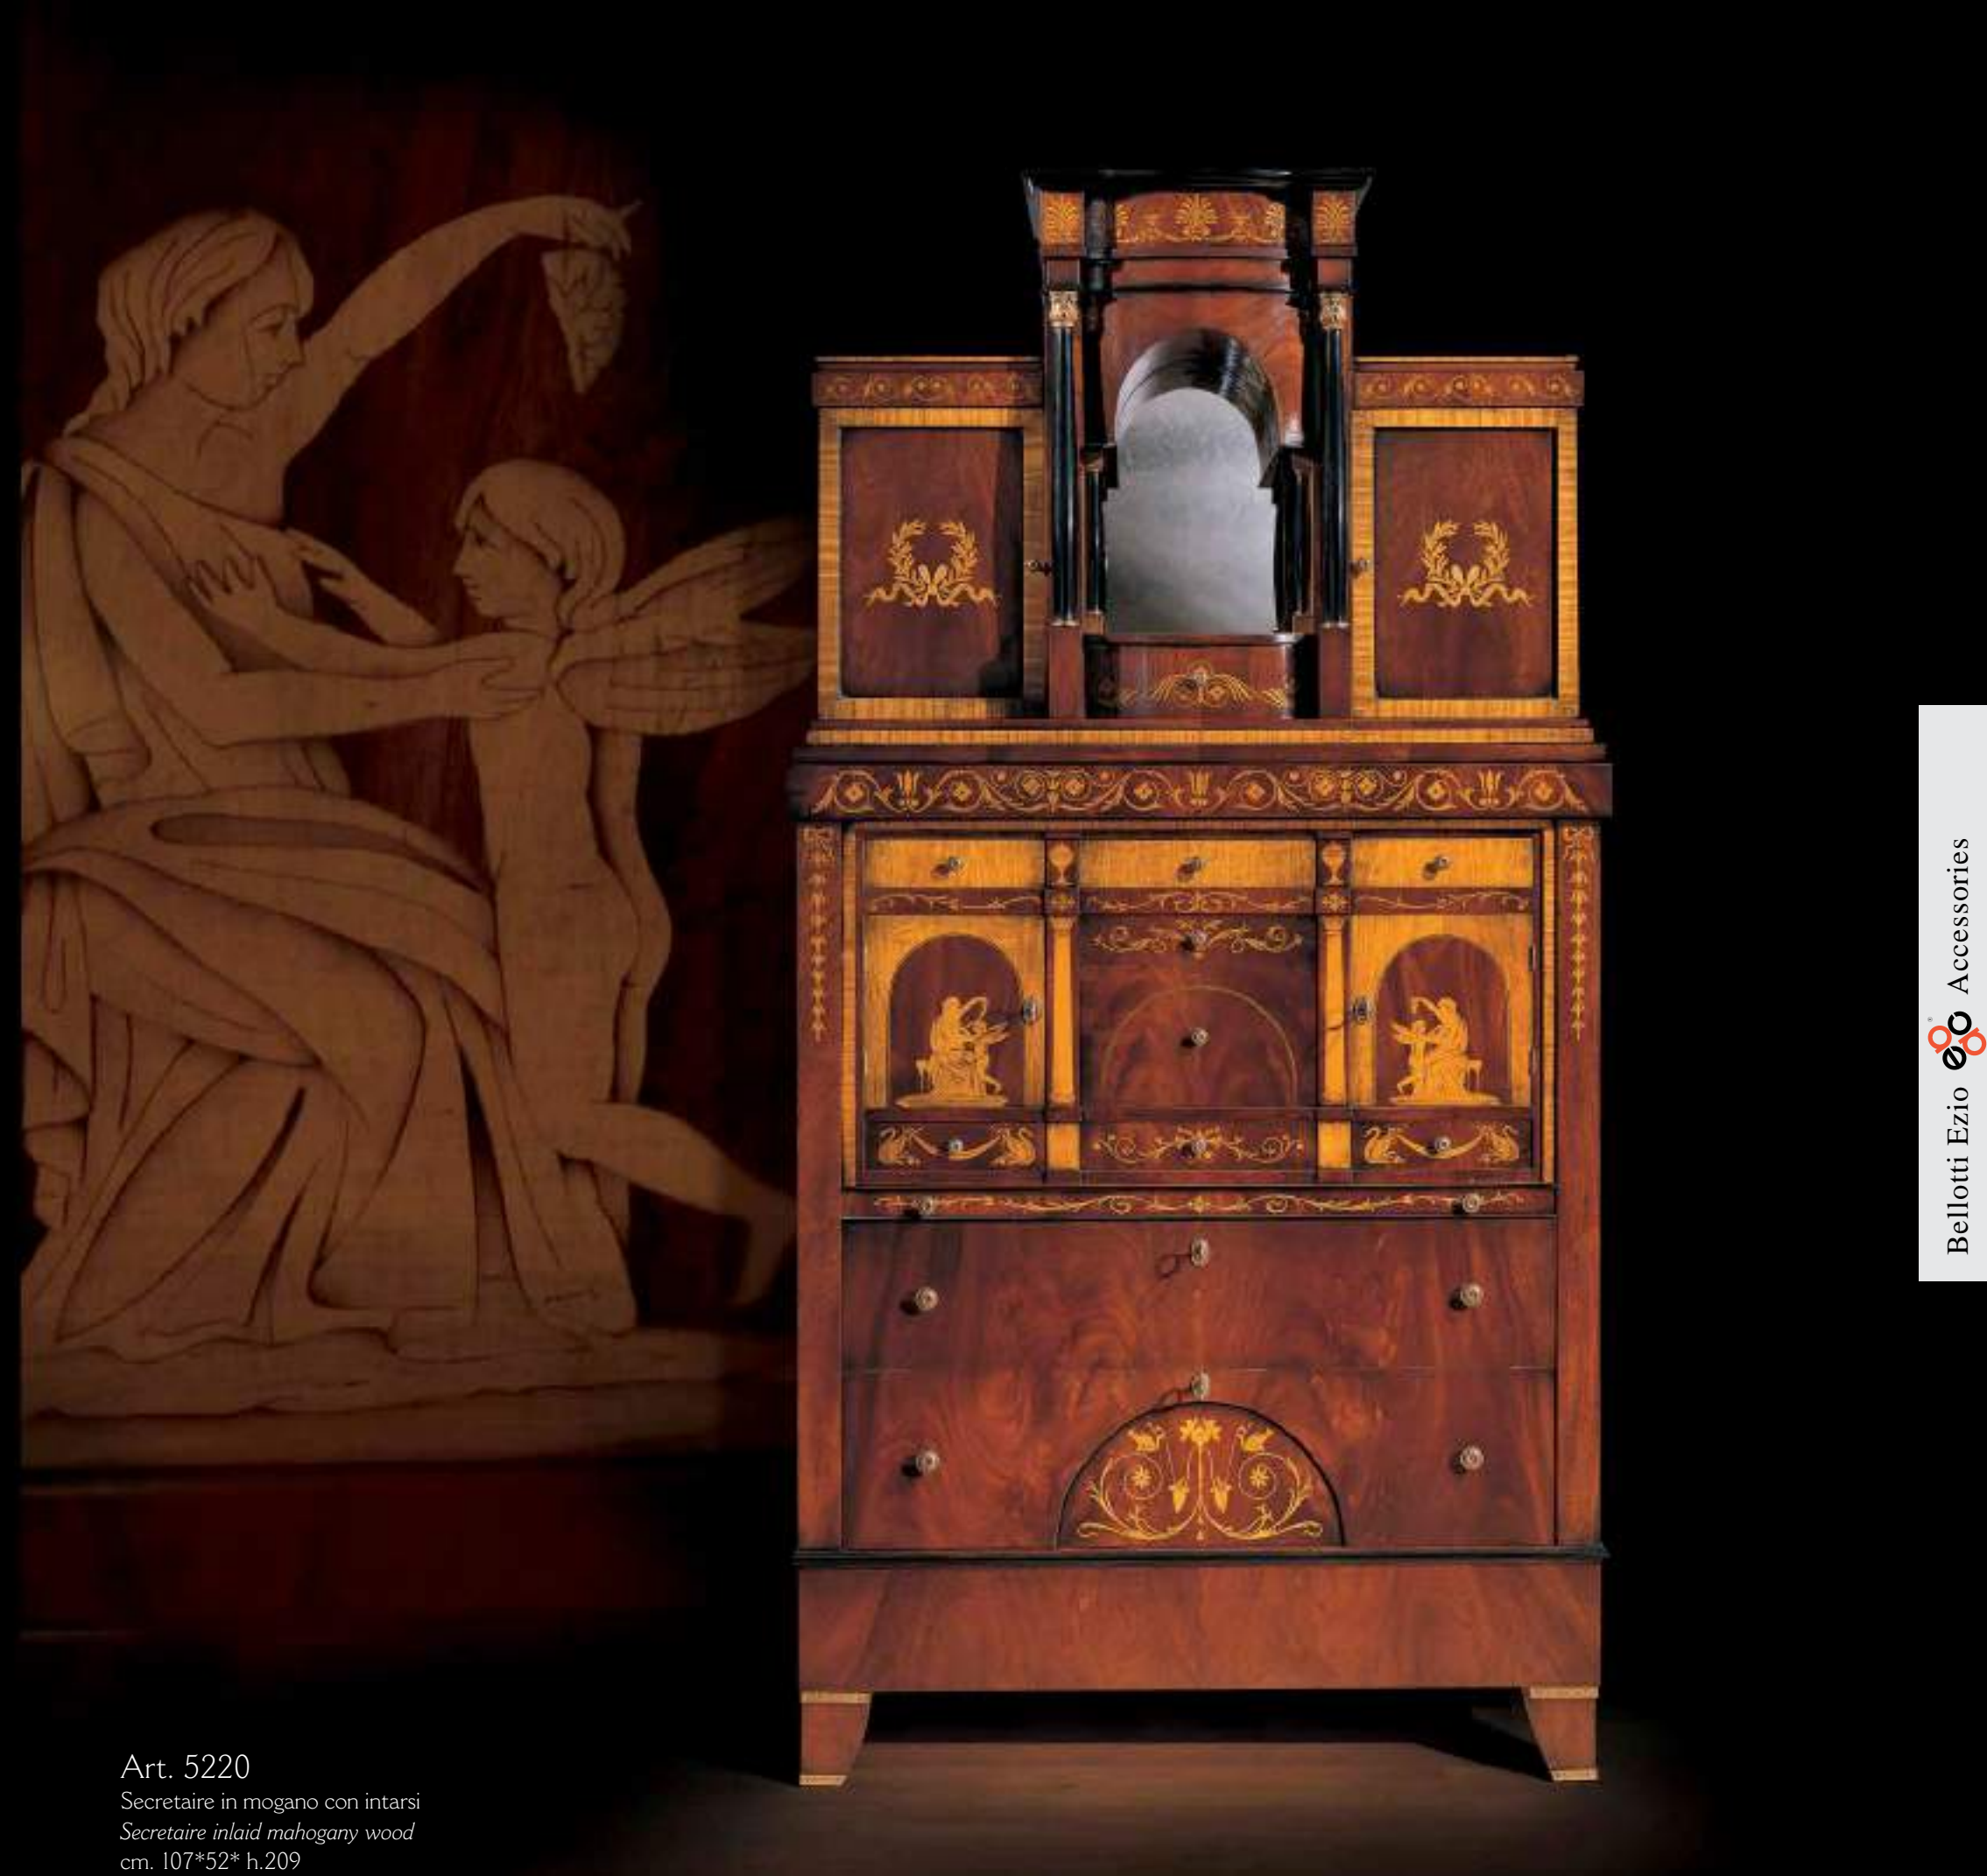

Art. 5200
Trumeau intarsiato
Trumeau with inlays
cm. 130*53* h.240

Art. 5220
Secrétaire in mogano con intarsi
Secrétaire inlaid mahogany wood
cm. 107*52* h.209