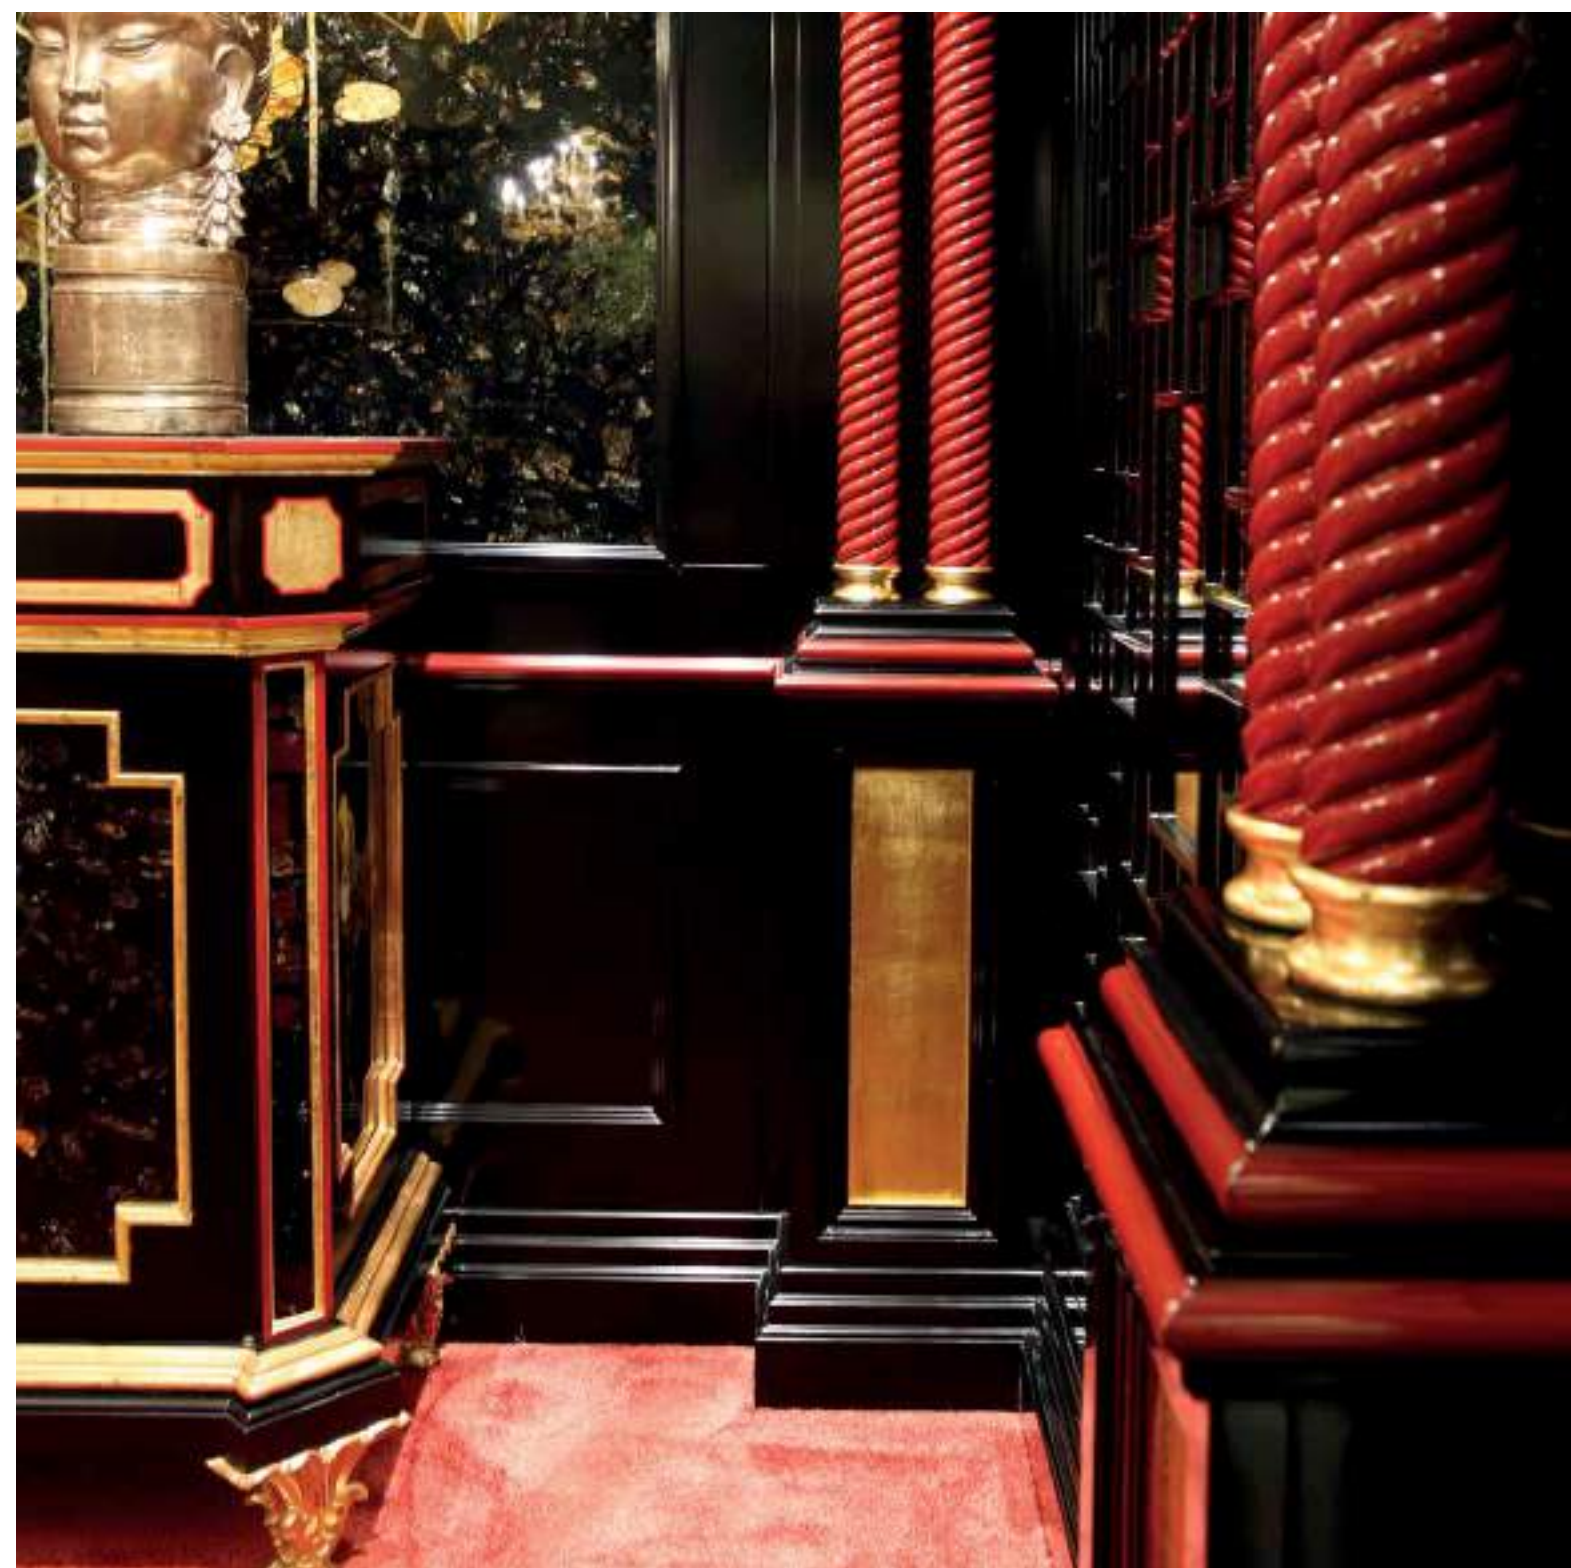

Meeting Room

Bedroom

Oval Office

BOISERIES & DOORS

art. 5340
Boiserie laccata nero e rosso con dettagli dorati
Boiserie black lacquered with red and gilded details

art. 5346
Porta doppia laccata con specchi
Double door lacquered with mirrors
cm. 170 * h. 230